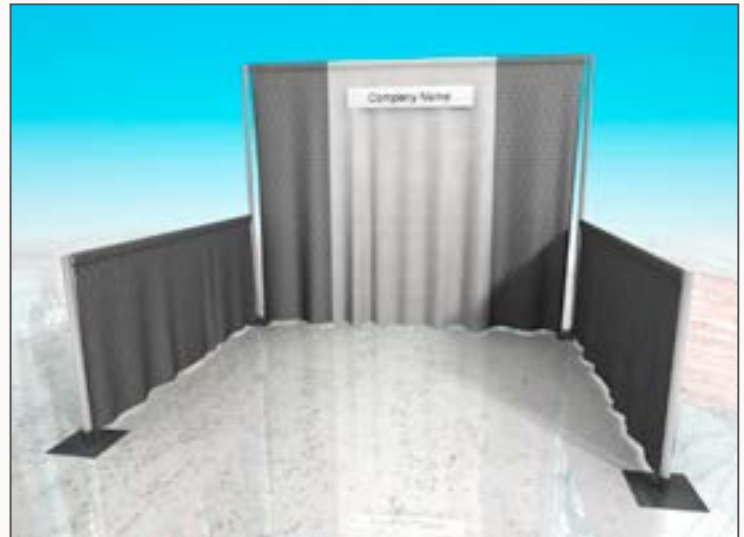

Show Information

Location

Phoenix Convention Center
100 North Third Street
Phoenix, AZ 85004

Exhibit Hall

Halls 2-6

Booth Package

Each 10' x 10' Exhibitor Booth includes:

- 8' High Back Wall Drape
- 3' High Side Rail
- (1) Booth ID Sign (44" w x 7" h)

Show Colors

- Drapes – Charcoal and White
- Side Rails – Charcoal
- Aisle Carpet – Tuxedo
- Facility Hall Flooring – Concrete

A one-time vacuum is included for any T3 carpet rental. The booth space is not carpeted; carpeting may be ordered in this kit or at order.t3expo.com.